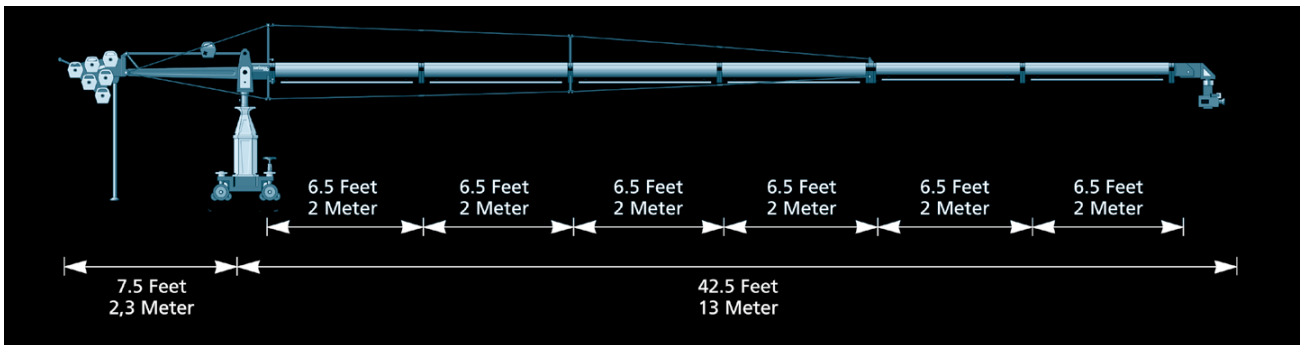

### Features:

This used Swiss Jib comes complete on a Compact Base (not in picture) with Kombiwheels.

The Compact Base can be used on tracks for 62 and 100cm.

*Payload:* 90 kg  
*Max. reach:* 13m (42'8")  
*Max. height:* 10,4m (34'1")